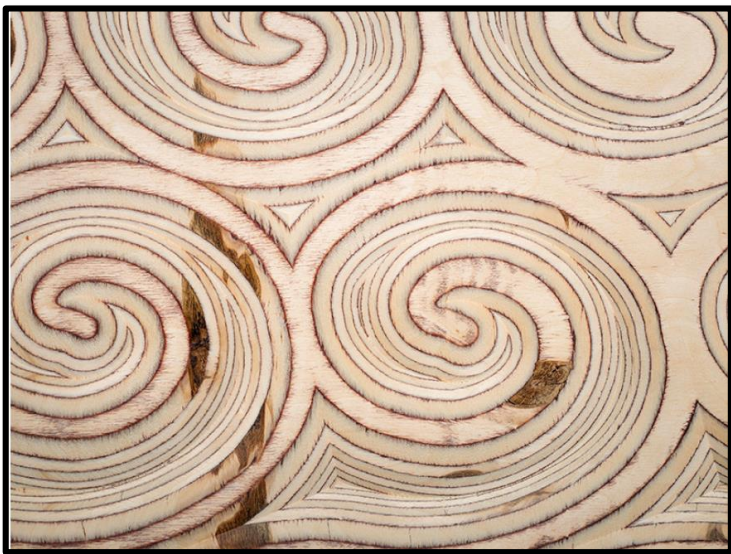

*Textured Wood Panels Inspired by the Outdoors*

Pattern: FP501-BWD34  
Panel Thickness: 0.75"  
▶ Pattern Depth: Penetrating  
Standard Panel Size: 48"x96" Only  
Sample Sizes: 6x9, 9x12, 18x18

Pattern: FP42-BWD34  
Panel Thickness: 0.75"  
Pattern Depth: Penetrating  
Standard Panel Size: 48"x96" Only  
Sample Sizes: 9x12, 18x18

Pattern: FP08-BWD34  
Panel Thickness: 0.75"  
▶ Pattern Depth: .375"  
Standard Panel Size: 48"x96" & by sf  
Sample Sizes: 4x6, 6x9, 9x12

Pattern: FP18-BWD34  
Panel Thickness: 0.75"  
Pattern Depth: .375"  
Standard Panel Size: 48"x96" & by sf  
Sample Sizes: 4x6, 6x9, 9x12

Pattern: FP257-BWD34  
Panel Thickness: 0.75"  
▶ Pattern Depth: .4375"  
◀ Standard Panel Size: 48"x96" Only  
Sample Sizes: 4x6, 6x9, 9x12,

Pattern: FP211-BWD34  
Panel Thickness: 0.75"  
Pattern Depth: .4375"  
Standard Panel Size: 48"x96" Only  
Sample Sizes: 9x12, 18x18