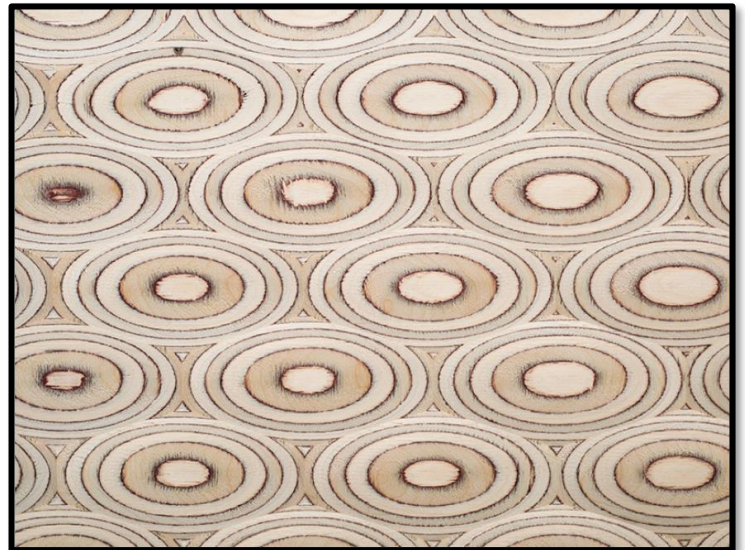

*Textured Wood Panels Inspired by the Outdoors*

Pattern: FP501-BWD34  
Panel Thickness: 0.75"  
▶ Pattern Depth: Penetrating  
Standard Panel Size: 48"x96" Only  
Sample Sizes: 6x9, 9x12, 18x18

Pattern: FP42-BWD34  
Panel Thickness: 0.75"  
Pattern Depth: Penetrating  
Standard Panel Size: 48"x96" Only  
Sample Sizes: 9x12, 18x18

Pattern: FP08-BWD34  
Panel Thickness: 0.75"  
▶ Pattern Depth: .375"  
Standard Panel Size: 48"x96" & by sf  
Sample Sizes: 4x6, 6x9, 9x12

Pattern: FP18-BWD34  
Panel Thickness: 0.75"  
Pattern Depth: .375"  
Standard Panel Size: 48"x96" & by sf  
Sample Sizes: 4x6, 6x9, 9x12

Pattern: FP257-BWD34  
Panel Thickness: 0.75"  
▶ Pattern Depth: .4375"  
◀ Standard Panel Size: 48"x96" Only  
Sample Sizes: 4x6, 6x9, 9x12,

Pattern: FP211-BWD34  
Panel Thickness: 0.75"  
Pattern Depth: .4375"  
Standard Panel Size: 48"x96" Only  
Sample Sizes: 9x12, 18x18

Pattern: FP70-BWD34  
Panel Thickness: 0.75"  
▶ Pattern Depth: .4375"  
◀ Standard Panel Size: 48"x96" & by sf  
Sample Sizes: 4x6, 6x9, 9x12

Pattern: FP127-BWD34  
Panel Thickness: 0.75"  
Pattern Depth: .375"  
Standard Panel Size: 48"x96" & by sf  
Sample Sizes: 4x6, 6x9, 9x12