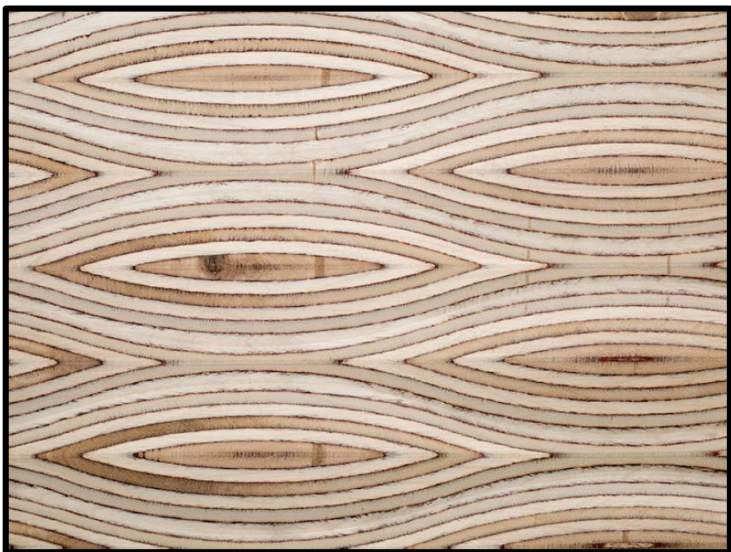

Pattern: FP70-BWD34
Panel Thickness: 0.75"
▶ Pattern Depth: .4375"
◀ Standard Panel Size: 48"x96" & by sf
Sample Sizes: 4x6, 6x9, 9x12